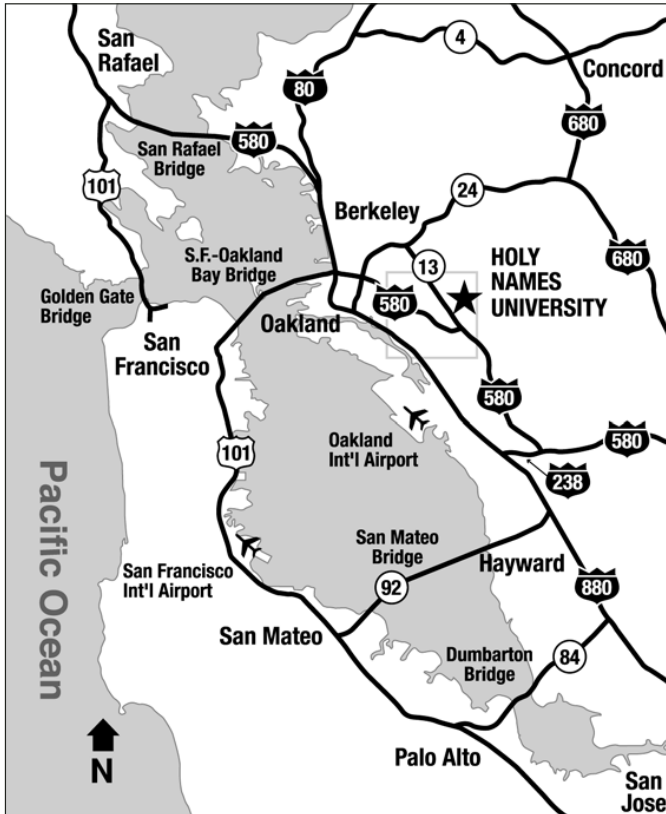

Directions to the Holy Names University Campus

HOLY NAMES UNIVERSITY

3500 Mountain Boulevard, Oakland, CA 94619
Phone: 510/436-1000 Fax: 510/436-1199

From the north on Highway 580

Take the 35th Avenue exit.
Go east towards the hills.
35th Ave. becomes Redwood Rd.
Cross over Highway 13 and follow the signs to Holy Names campus.

From the south on Highway 580

Take the Highway 13 exit.
Take the Carson Street exit.
Go straight on Mountain Blvd to Redwood Road.
Go left onto Redwood Road at the stoplight and follow the signs to Holy Names campus.

From the north on Highway 13

Take the Redwood Road exit.
Go left at the stoplight onto Redwood Road and follow the signs to Holy Names campus.

From Berkeley

Take Ashby Avenue towards the hills past the Claremont Hotel.
Keep to the far right lane.
At the stoplight this lane will put you on Hwy 13.
Take the Redwood Road exit.
Go left at the stoplight onto Redwood Road and follow the signs to Holy Names campus.

From north or south on Highway 880

Take the High Street exit.
Go east toward the hills.
Go left on MacArthur Boulevard.
Go right on 35th Avenue.
35th Ave. becomes Redwood Rd.
Cross over Highway 13 and follow the signs to Holy Names campus.