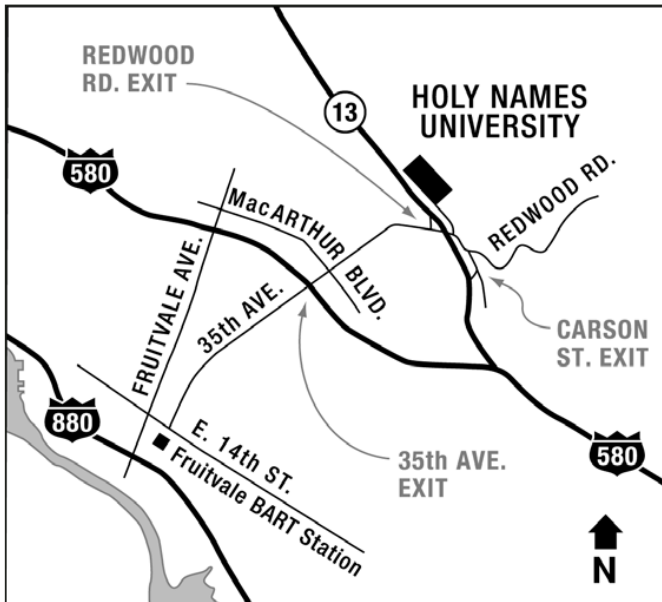

Directions to the Holy Names University Campus

HOLY NAMES UNIVERSITY

3500 Mountain Boulevard, Oakland, CA 94619
Phone: 510/436-1000 Fax: 510/436-1199

From the north on Highway 580

Take the 35th Avenue exit.
Go east towards the hills.
35th Ave. becomes Redwood Rd.
Cross over Highway 13 and follow the signs to Holy Names campus.

From the south on Highway 580

Take the Highway 13 exit.
Take the Carson Street exit.
Go straight on Mountain Blvd to Redwood Road.
Go left onto Redwood Road at the stoplight and follow the signs to Holy Names campus.

From the north on Highway 13

Take the Redwood Road exit.
Go left at the stoplight onto Redwood Road and follow the signs to Holy Names campus.

From Berkeley

Take Ashby Avenue towards the hills past the Claremont Hotel.
Keep to the far right lane.
At the stoplight this lane will put you on Hwy 13.
Take the Redwood Road exit.
Go left at the stoplight onto Redwood Road and follow the signs to Holy Names campus.

From north or south on Highway 880

Take the High Street exit.
Go east toward the hills.
Go left on MacArthur Boulevard.
Go right on 35th Avenue.
35th Ave. becomes Redwood Rd.
Cross over Highway 13 and follow the signs to Holy Names campus.